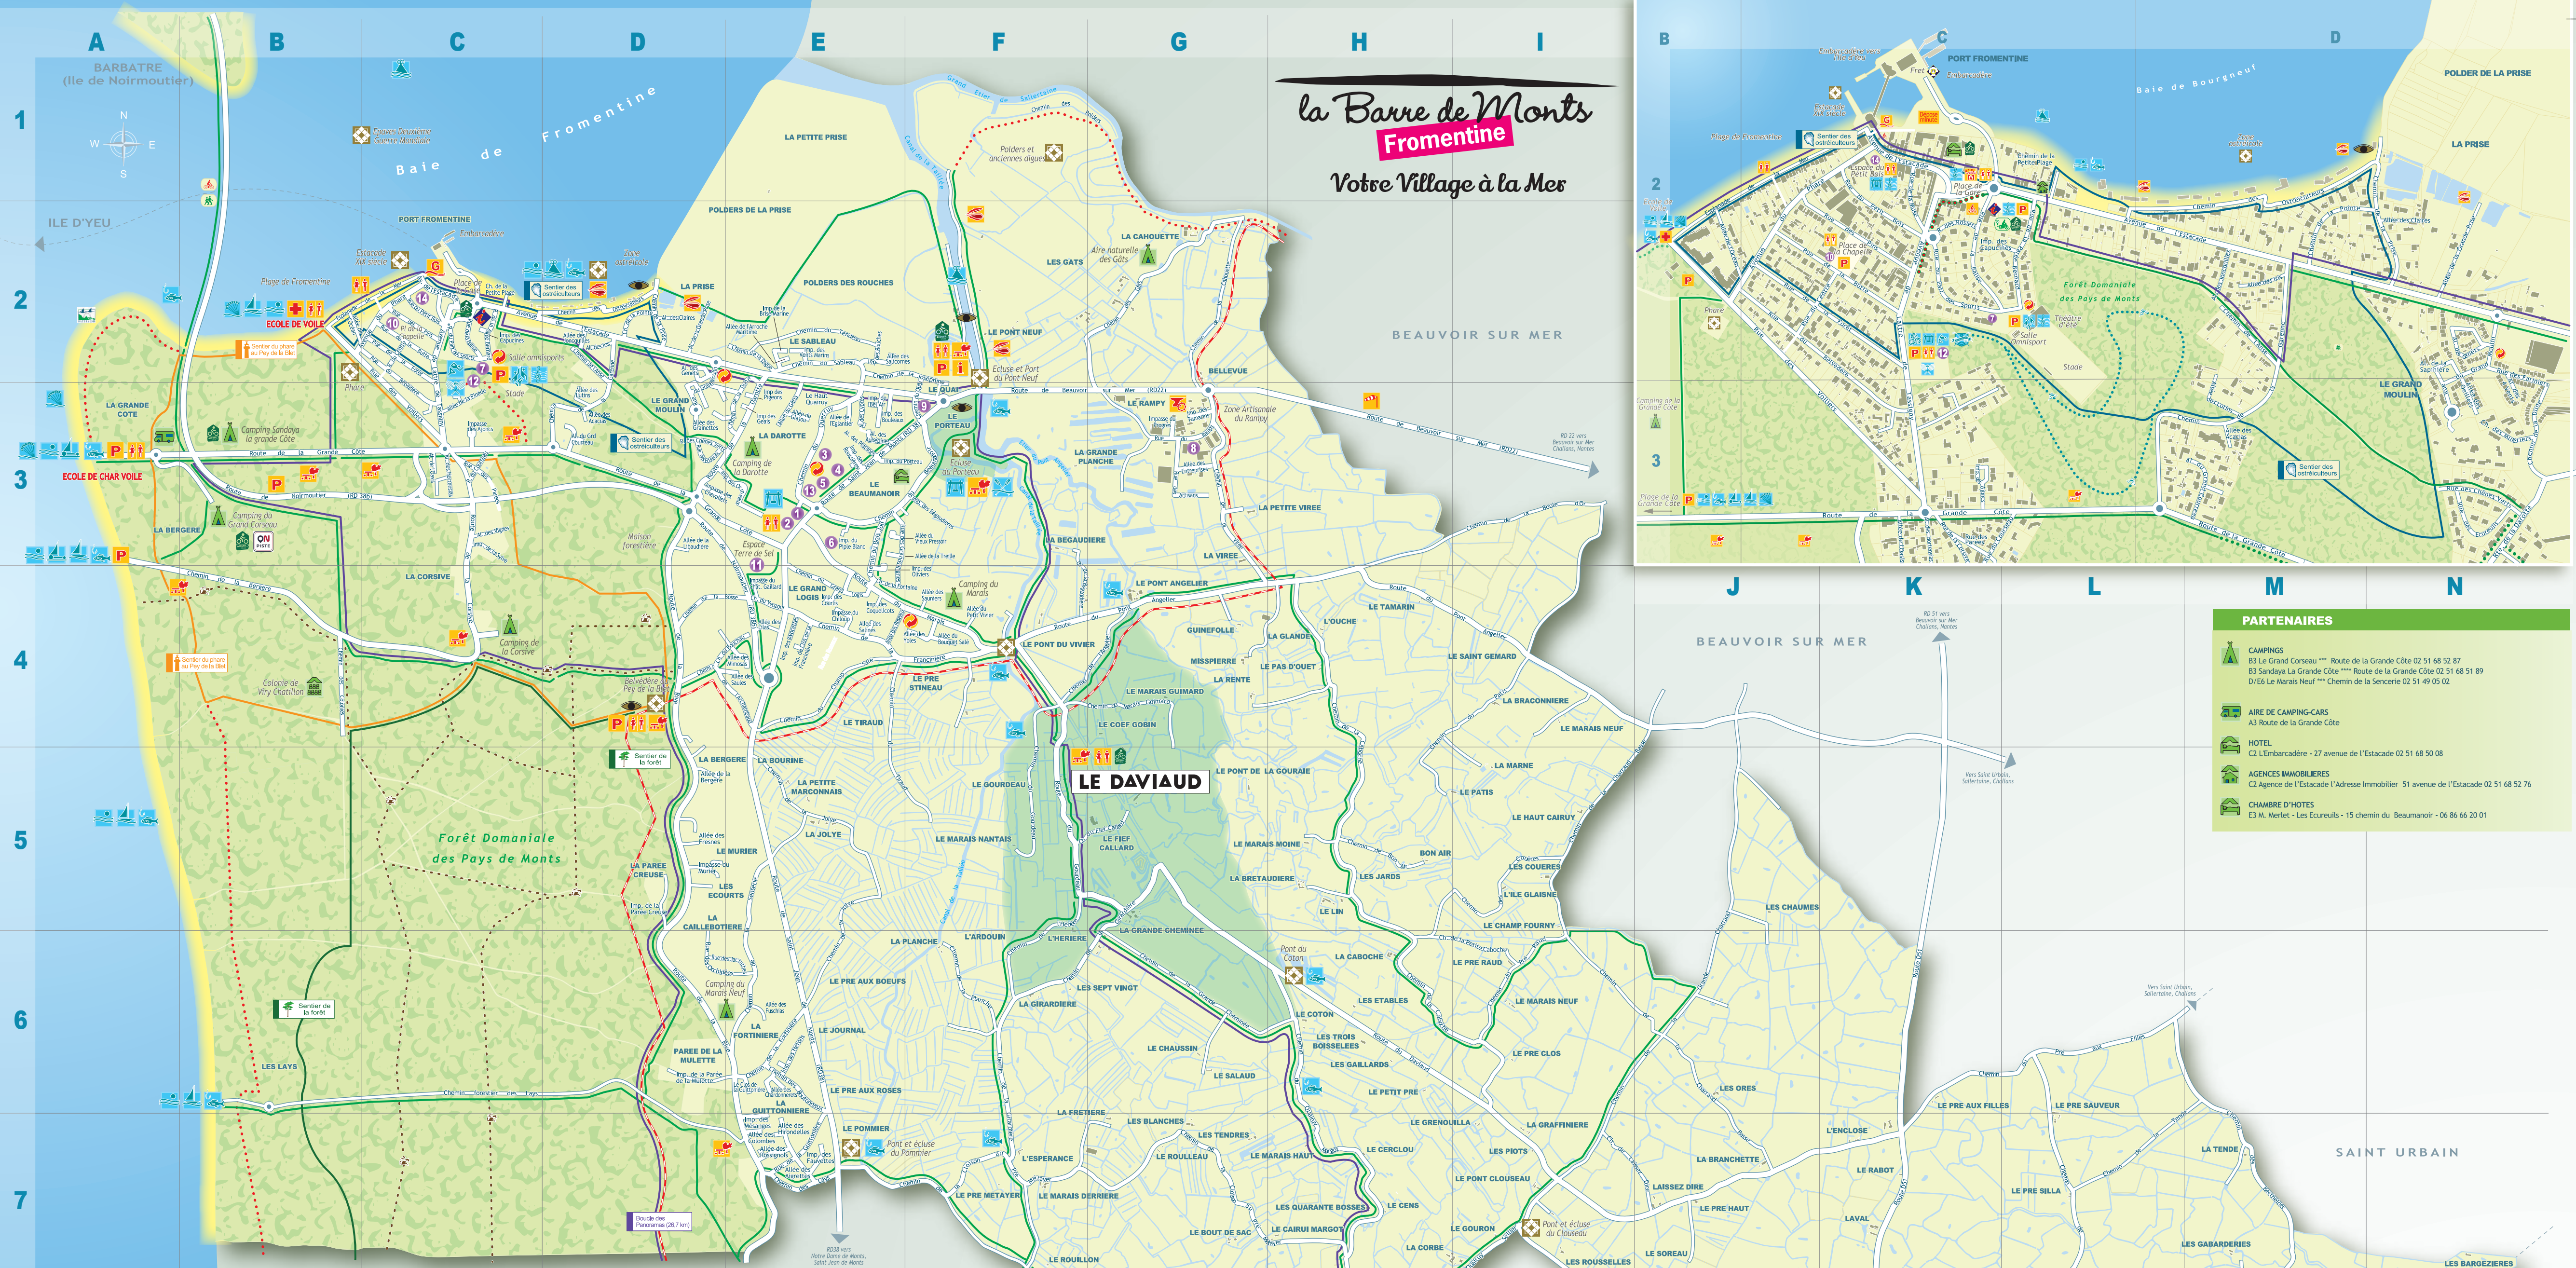

INDEX DES RUES

Table listing street names and their corresponding grid coordinates (e.g., A1, B2, C3).

INDEX DES LIEUX DITS

Table listing local place names and their corresponding grid coordinates (e.g., A1, B2, C3).

la Barre de Monts Fromentine
Votre Village à la Mer

Legend (LEGENDE) and various service icons for municipal, services, leisure, and accommodations.

Useful numbers (Numéros utiles) including emergency services, municipal office, and local businesses.